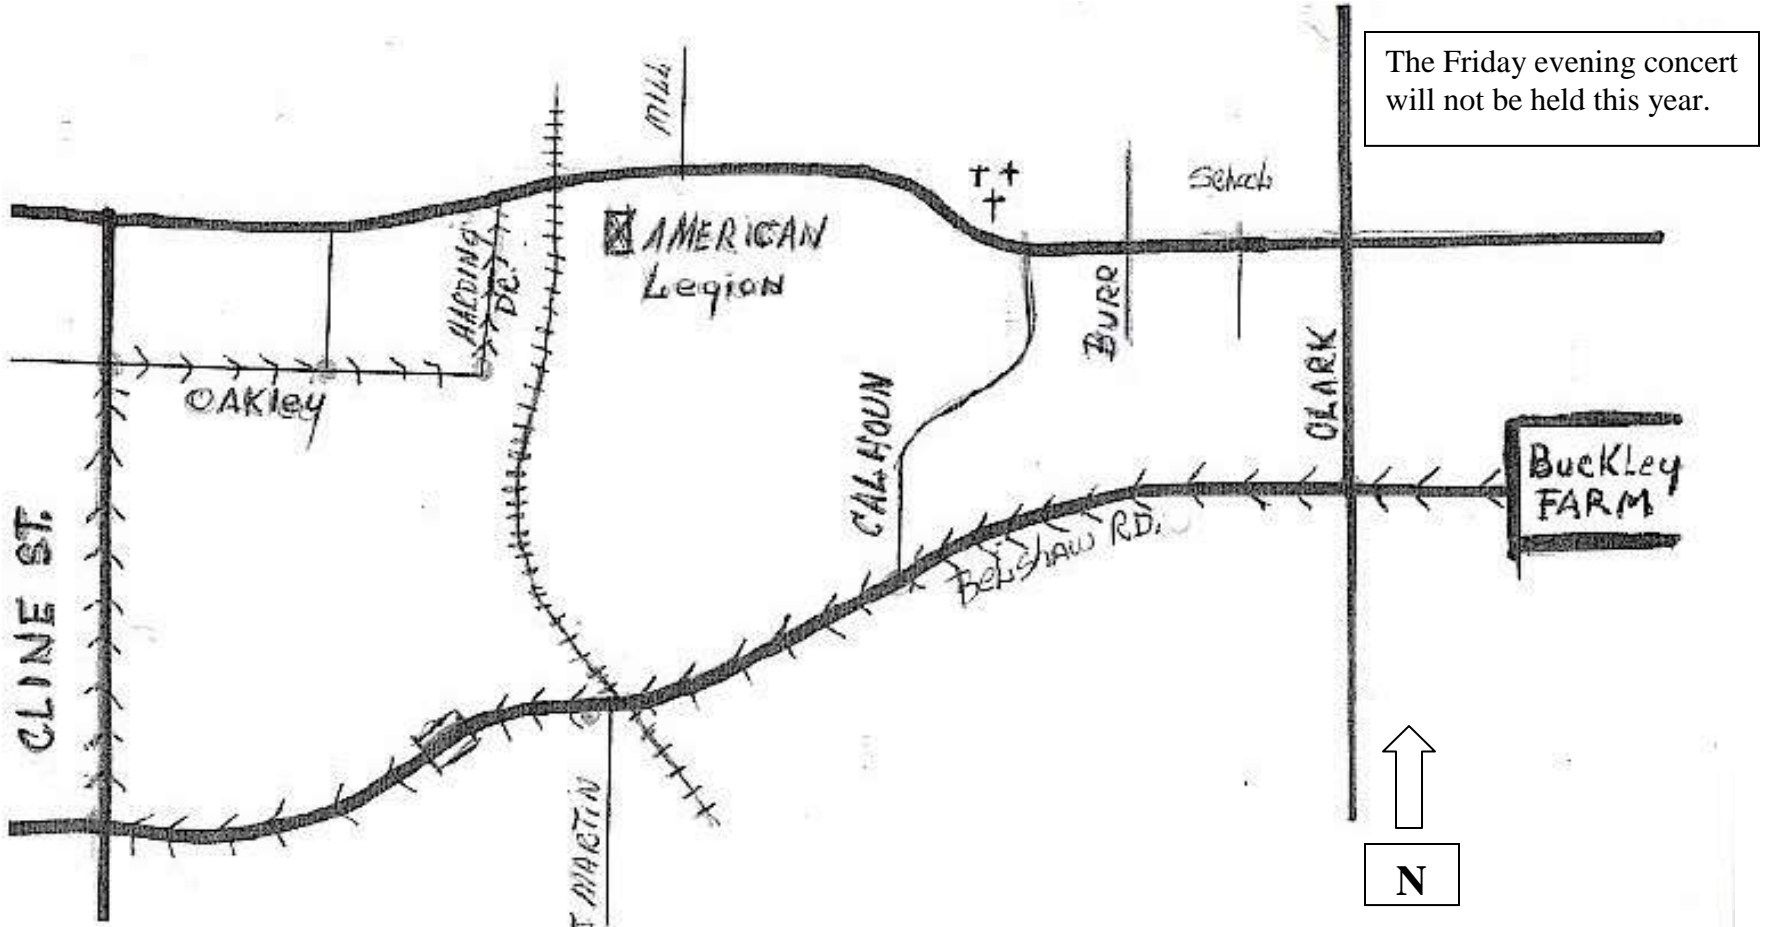

### WWII TRIBUTE (Friday Convoy through Lowell at 6 p.m.)

Directions from Buckley: Head west on Belshaw Road, turn right on Cline Ave. and go north to Oakley. Turn right then go east to Harding Dr. Turn left and go north until you see the staging area. **The Convoy will leave Buckley at 5:30.**